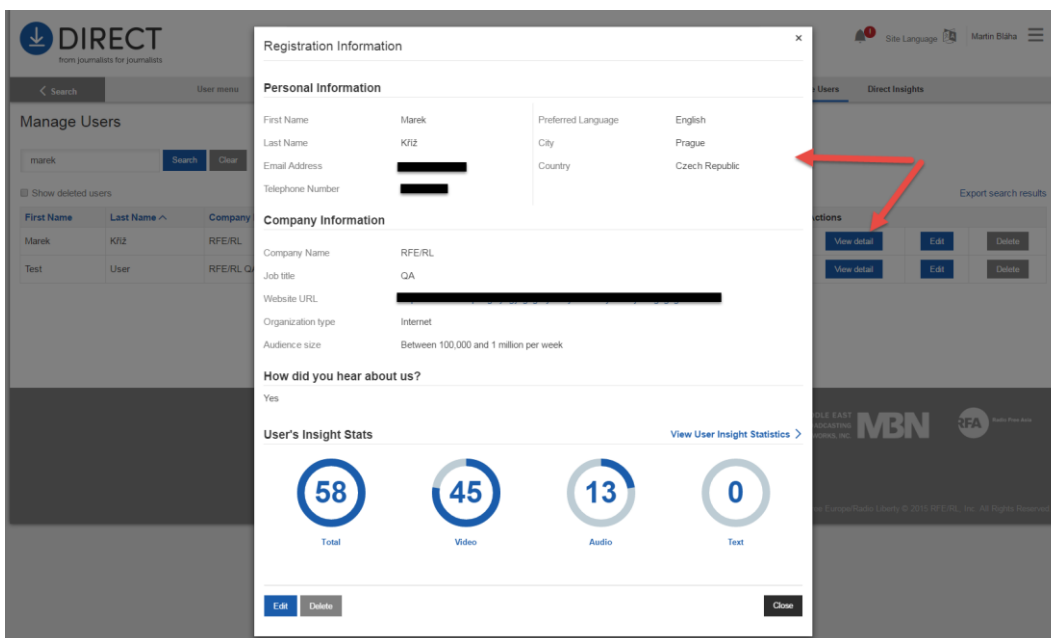

BBG Direct Improvements

During this release we were focusing mainly on the performance with stability improvement, secondly we've adding a few features to the Administration

- **User management**

For deleted users was added new feature to able check their details which you could not before. So if you go to user management and check "Show deleted users" you will still get the same list of users as you know it. But new is button to display details "View detail" which provide you all the information like the user is active. We are counting with following feature to include a reason why was user/affiliate deleted.

- **User management – quick insight about user statistics**

To make decisions for administrators about previewed user easier in the way like to keep user active or disable him, we are bringing quick overview about user activity directly into his "View detail" information. Provided numbers are counted from the time of first registration of particular user so if you as administrator would like to get more detailed information about user activity you have shortcut link leading you directly into Direct Insight where you can see more. In this pop-up window you can easily decide if you want to delete user right the way or spectate some others.