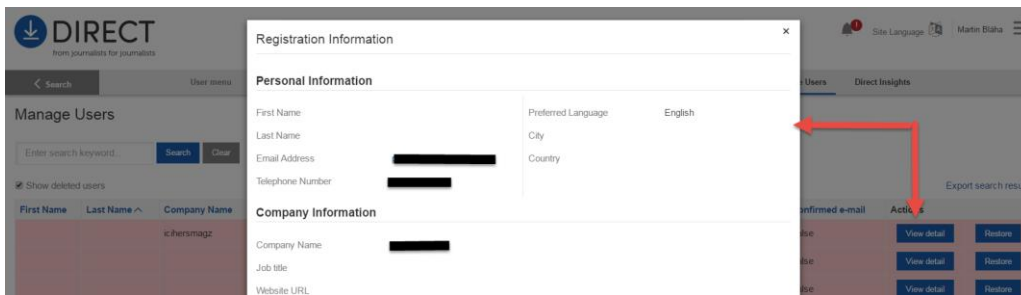

- **User management**

For deleted users was added new feature to able check their details which you could not before. So if you go to user management and check "Show deleted users" you will still get the same list of users as you know it. But new is button to display details "View detail" which provide you all the information like the user is active. We are counting with following feature to include a reason why was user/affiliate deleted.